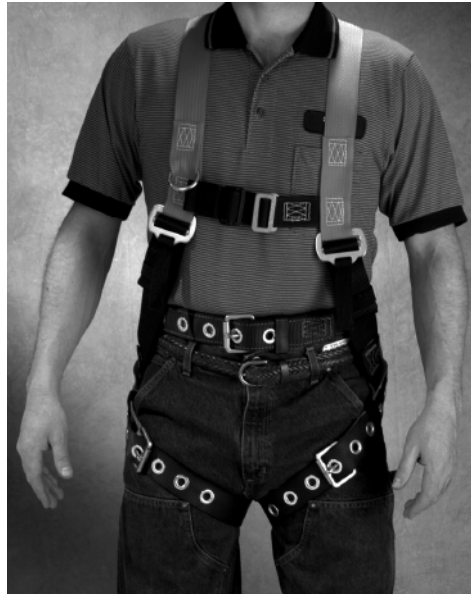

Fall Arrest standard

Mating Buckle Sizes: S/M 701157-1 L/XL 701159-1
Tongue Buckle Sizes: S/M 701158-1 L/XL 701160-1

Stretch:

Mating Buckle Sizes: S/M 701372-1 L/XL 701373-1
Tongue Buckle Sizes: S/M 701374-1 L/XL 701375-1

Fall Arrest standard, with tool belt

Mating Buckle Sizes: S/M NA L/XL 701265-1
Tongue Buckle Sizes: S/M 701266-1 L/XL 701267-1

Positioning

Mating Buckle Sizes: S/M NA L/XL 701365-1
Tongue Buckle Sizes: S/M 701364-1 L/XL 701366-1

Your choice of fastening options:

Adjustable mating buckles for fast hook-up and proper fit

Tongue buckle leg straps allow quick, secure adjustments

Sliding D-Ring

See harness
features on
page 251.