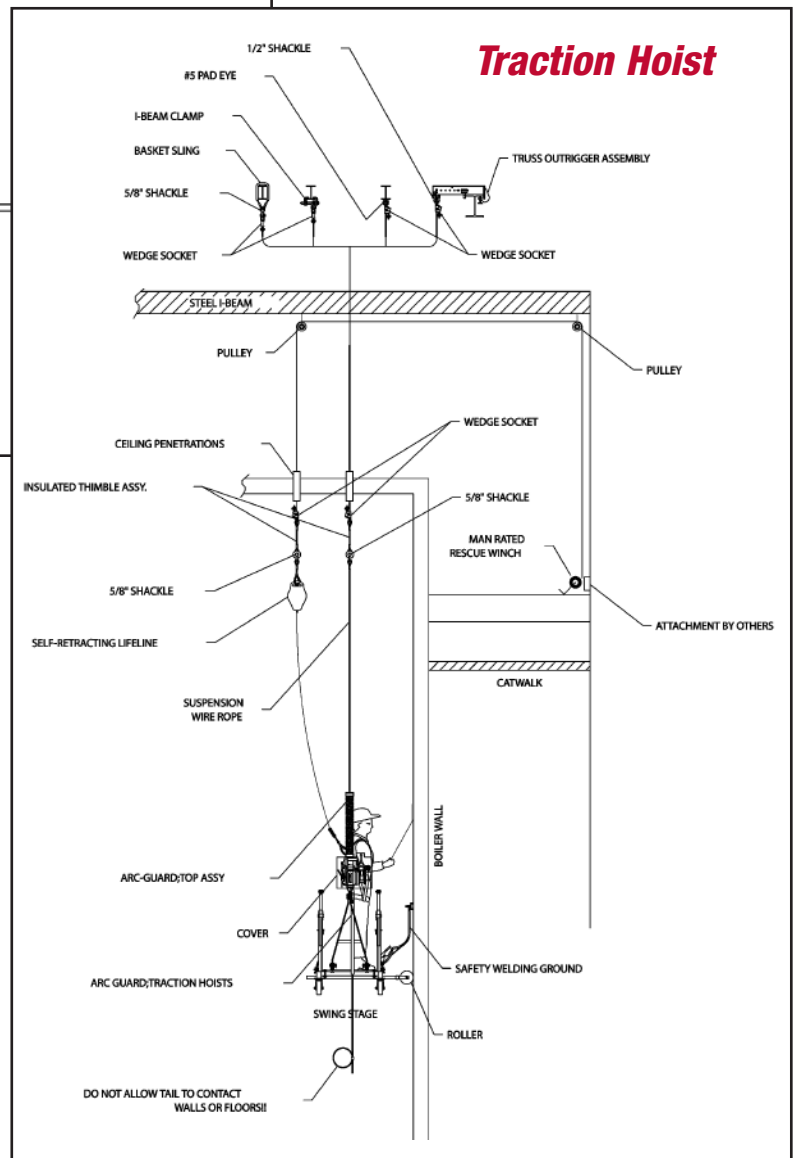

Welding Installation Overview

Drum Hoist

Traction Hoist

For a complete list of welding accessories, see page 139.

More information online at www.spiderstaging.com

Welding Installation Details: Drum Hoists

For more information, call: 1-877-774-3370

Welding Installation Details: Traction Hoists

Typical Welding Installation

For more information, call: 1-877-774-3370