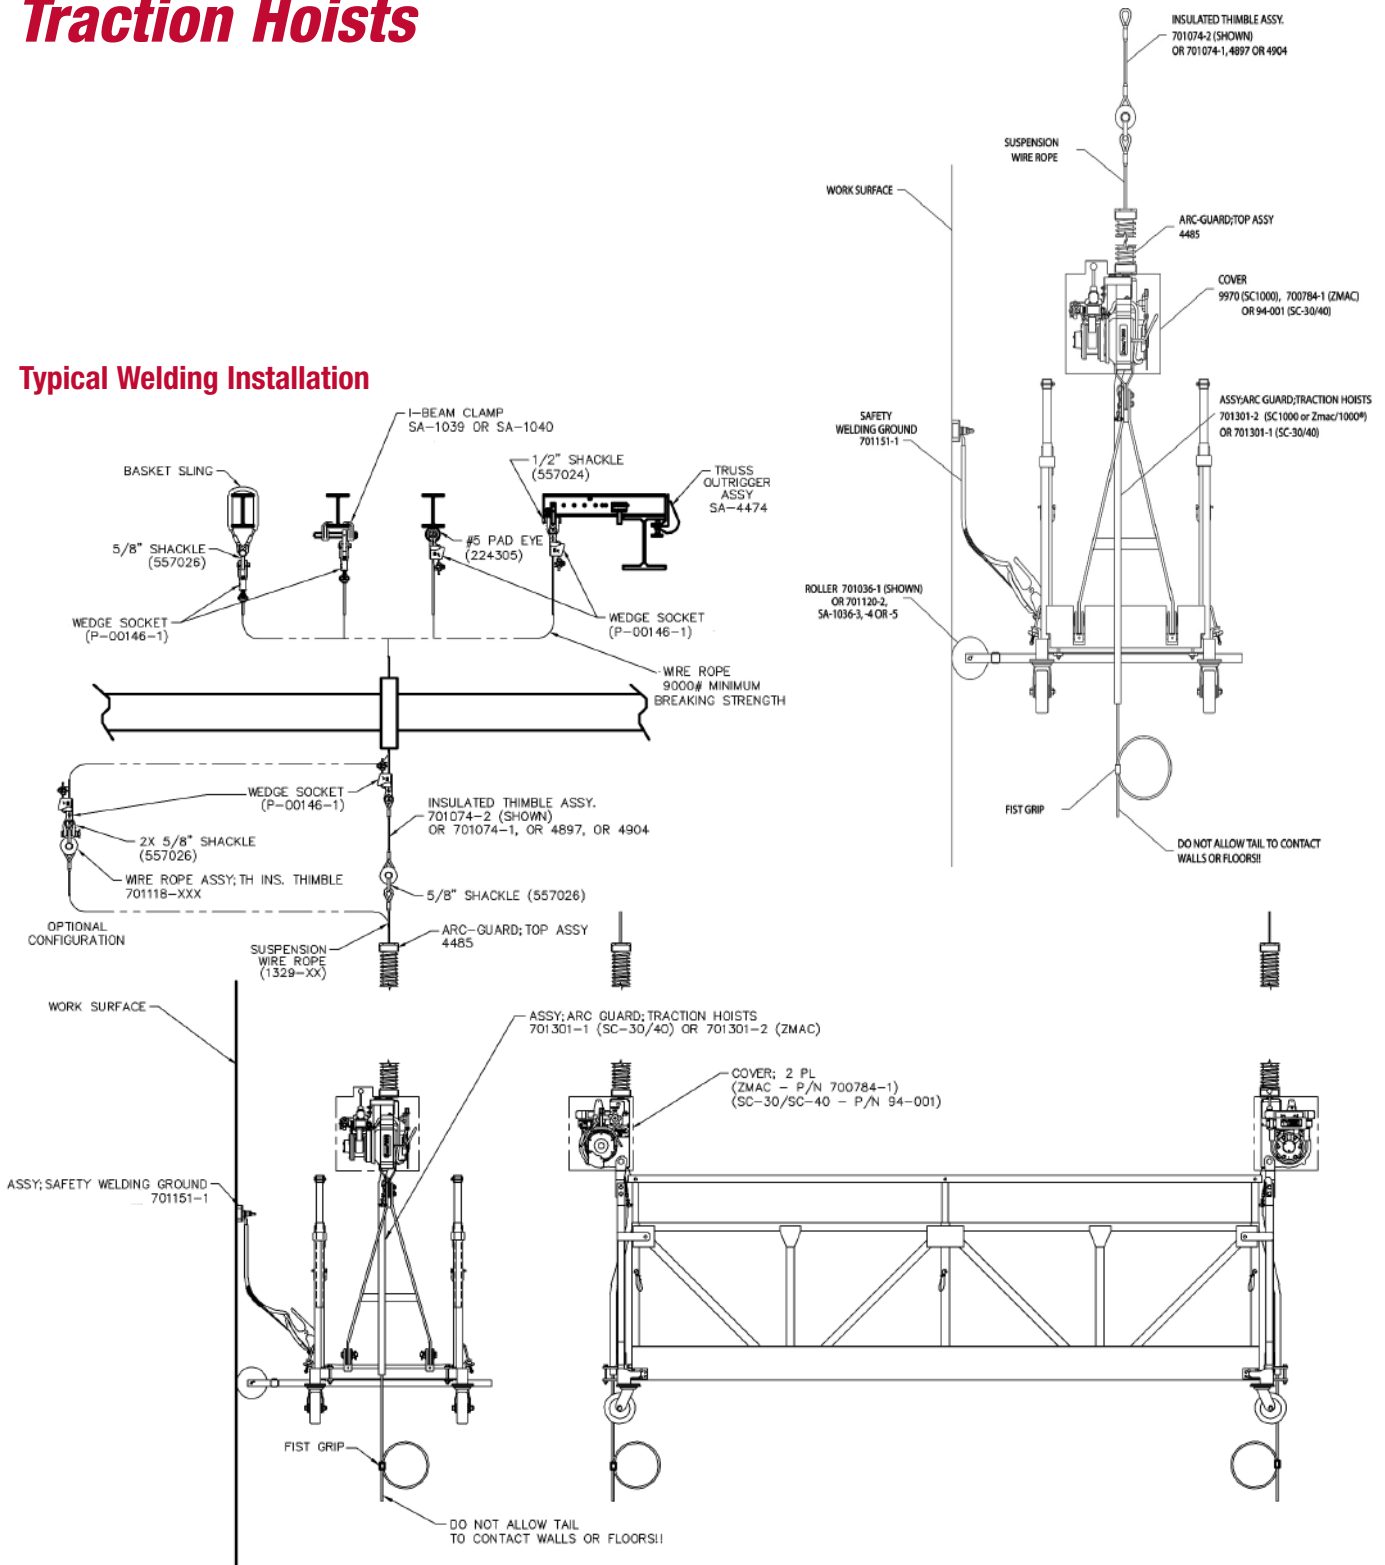

Welding Installation Details: Traction Hoists

Typical Welding Installation

For more information, call: 1-877-774-3370