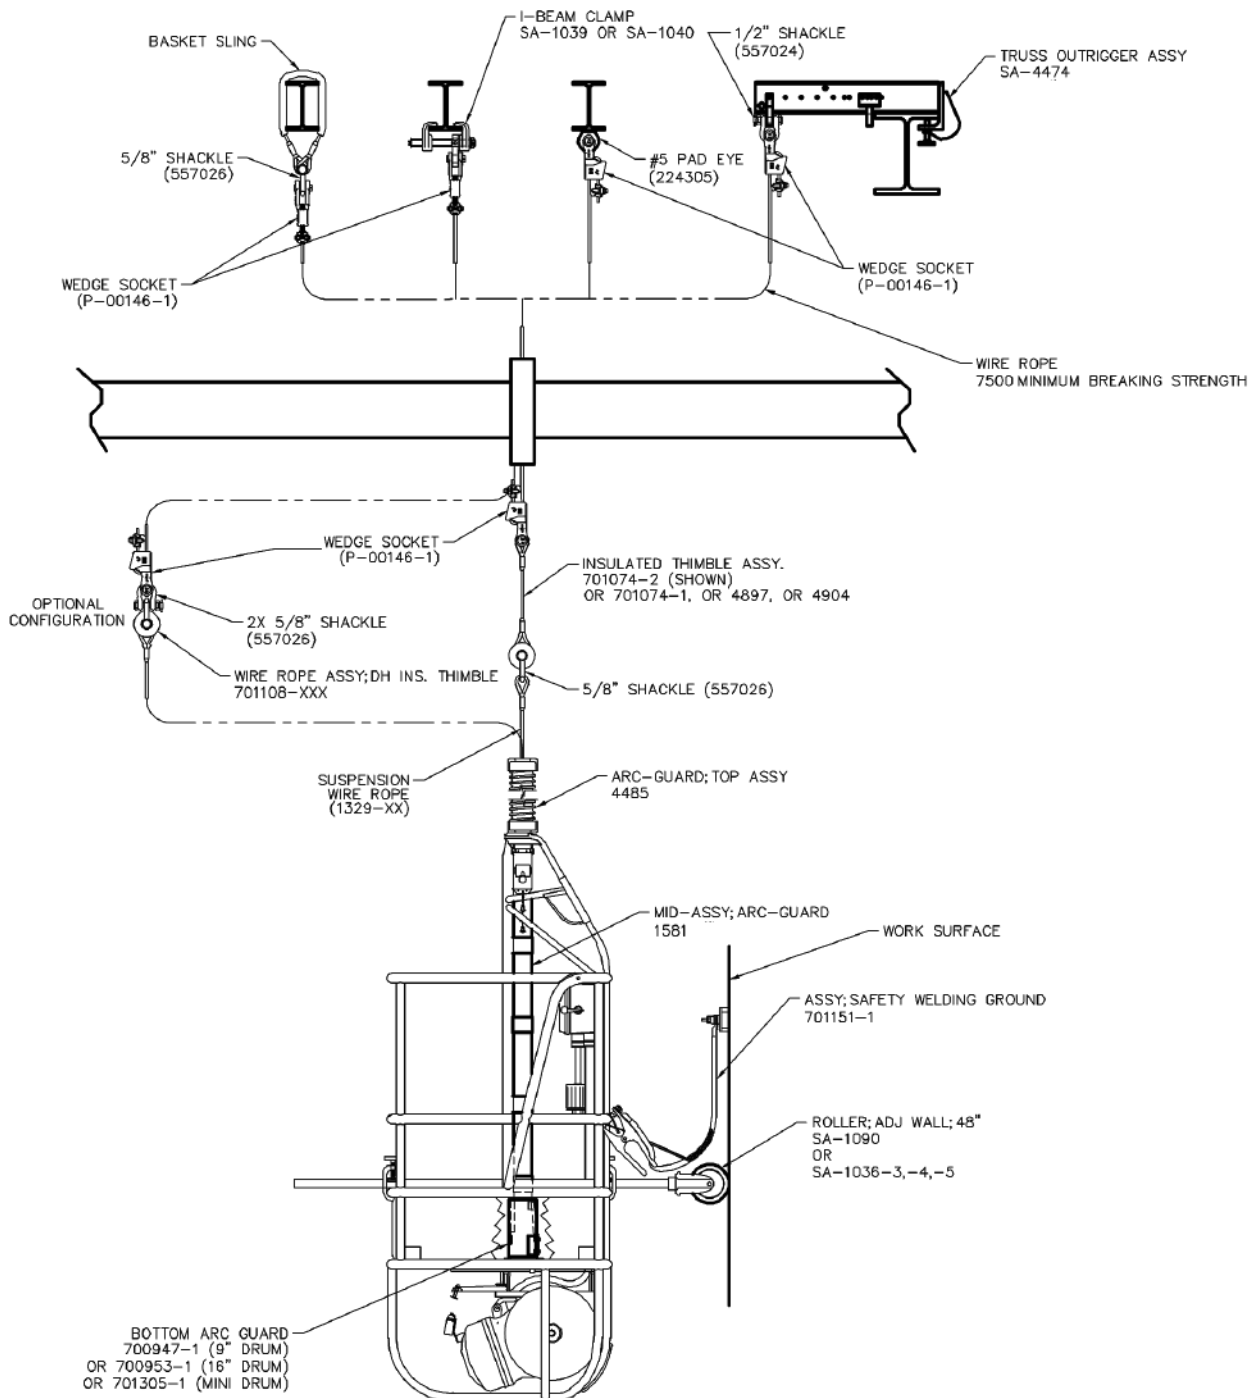

Welding Installation Overview

Drum Hoist

Traction Hoist

For a complete list of welding accessories, see page 139.

More information online at www.spiderstaging.com

Welding Installation Details: Drum Hoists

For more information, call: 1-877-774-3370

Welding Installation Details: Traction Hoists

Typical Welding Installation

For more information, call: 1-877-774-3370