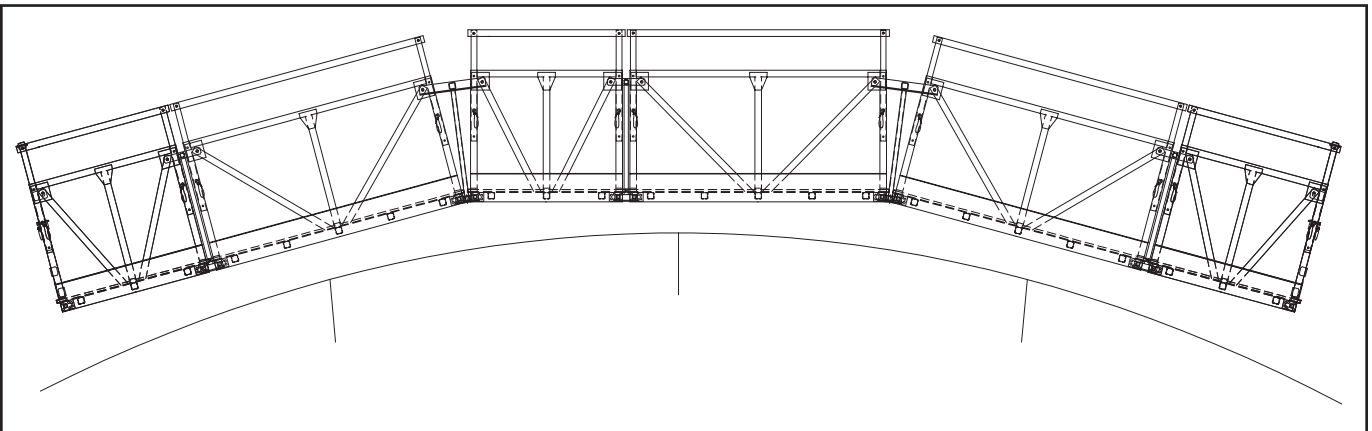

# Typical Temporary Access Configurations

Cofferdam rigging

Rolling gantry rigging

Sight hole rigging rope diverter for boiler walls

Rigging from grating

For more information, call: 1-877-774-3370

# Typical Temporary Access Configurations

**Circular platform**

**Angled flydeck extensions**

**Mod platform for sloped roof**

**For more information, call: 1-877-774-3370**

OVERVIEW

TRACTION  
HOISTS

DRUM HOISTS/  
WORK CAGES