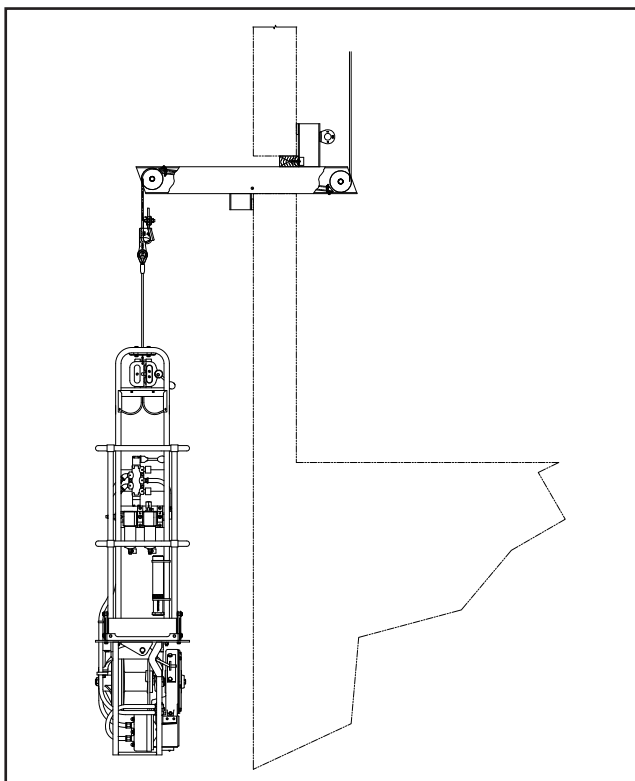

# Typical Temporary Access Configurations

Cofferdam rigging

Rolling gantry rigging

Sight hole rigging rope diverter for boiler walls

Rigging from grating

For more information, call: 1-877-774-3370