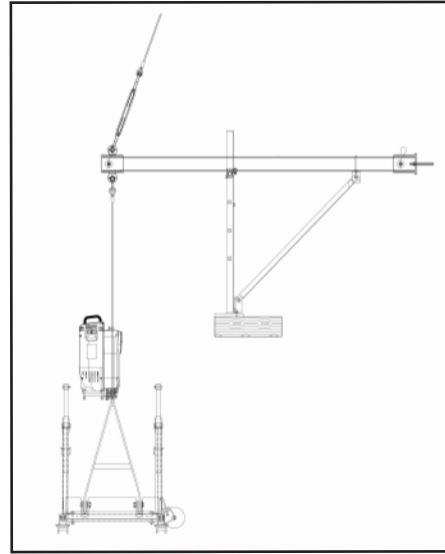

MODULAR  
PLATFORMS

RIGGING  
PRODUCTS

WIRE ROPE,  
ELECTRICAL  
& WELDING  
ACCESSORIES

COMPETENT  
PERSON  
TRAINING

TEMPORARY  
ACCESS FORMS

SERVICE

TROUBLE-  
SHOOTING HELP

# Typical Temporary Access Configurations

Sighthole bracket installation in boiler

Tieback to upper structure

LSR1 application in penstock