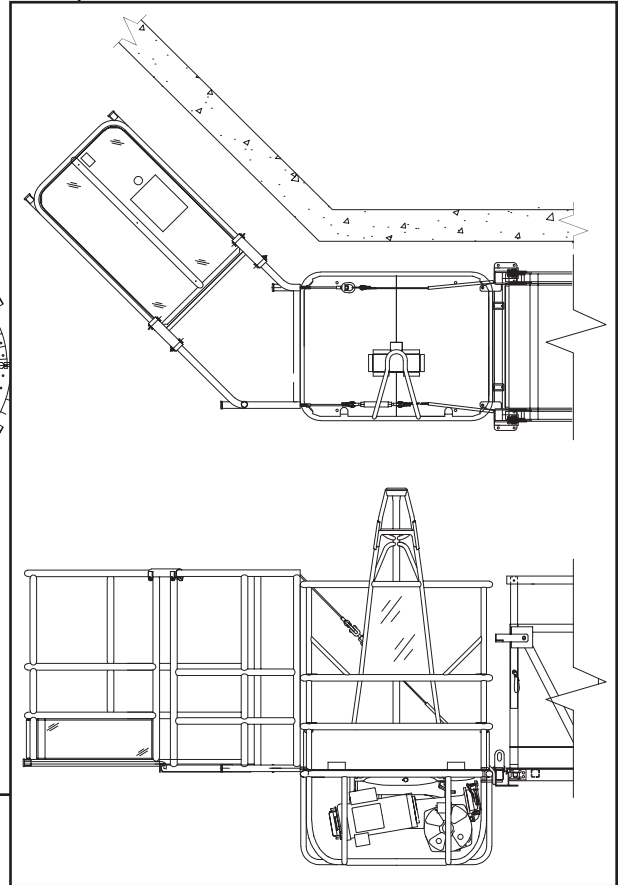

Angled flydeck extensions