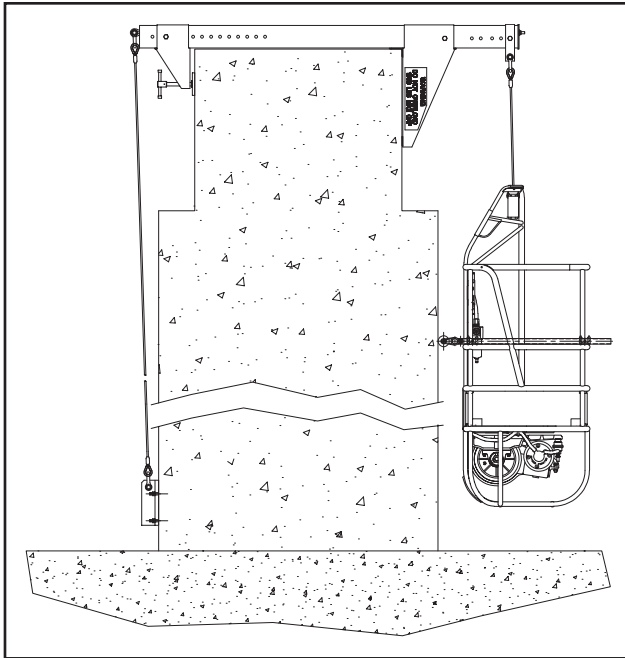

# Typical Temporary Access Configurations

Cofferdam rigging

Rolling gantry rigging

Sight hole rigging rope diverter for boiler walls

Rigging from grating

For more information, call: 1-877-774-3370