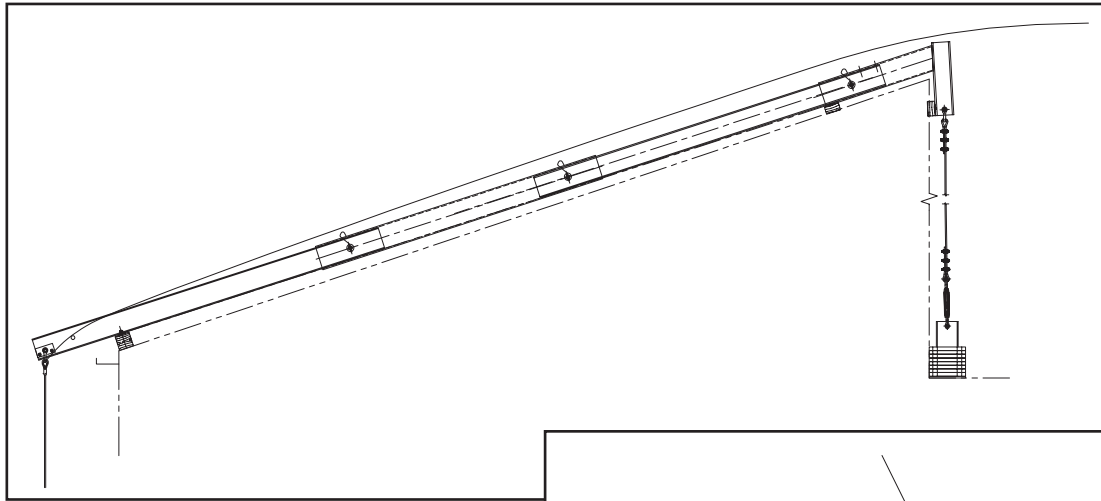

# Typical Temporary Access Configurations

Sloped roof rigging

Sloped surface access

Double ended outrigger beam and tower

More information online at  
[www.spiderstaging.com](http://www.spiderstaging.com)