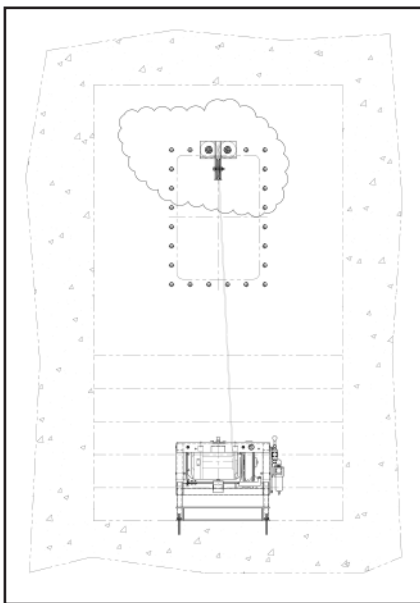

# Typical Temporary Access Configurations

Sighthole bracket installation in boiler

Tieback to upper structure

LSR1 application in penstock