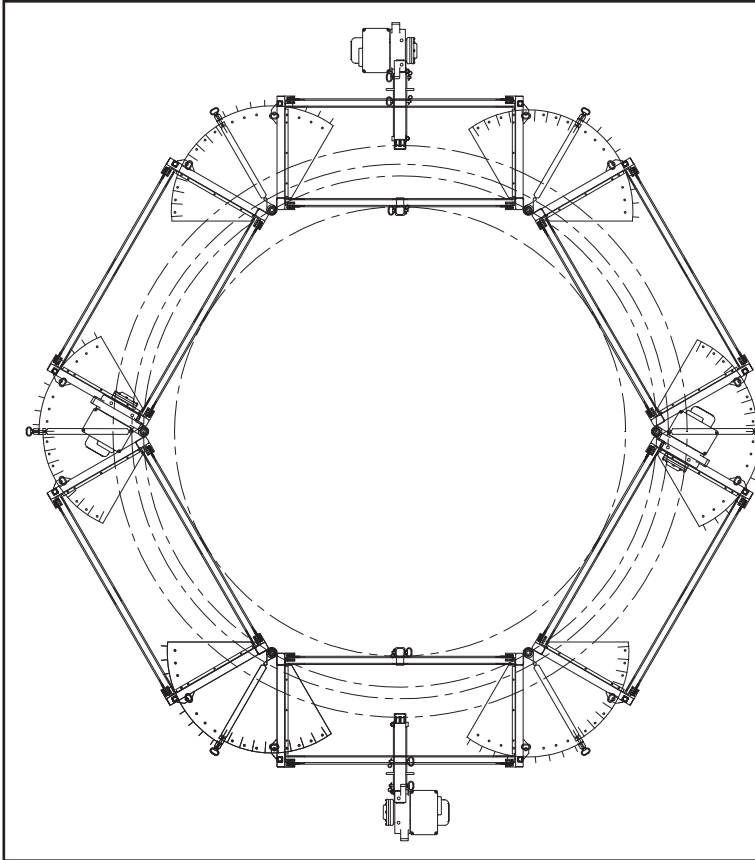

Typical Temporary Access Configurations

Circular platform