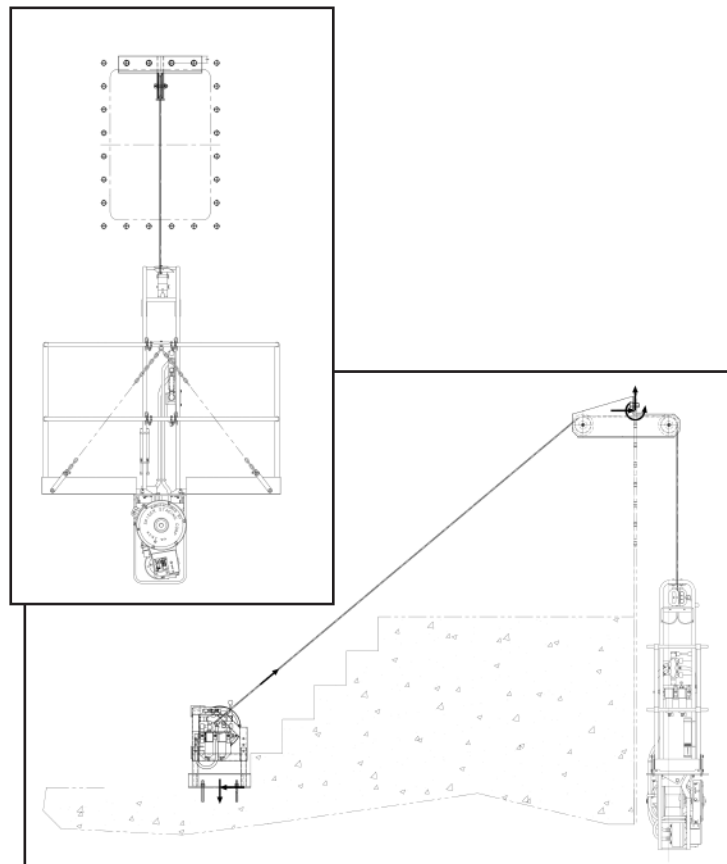

# Typical Temporary Access Configurations

Sighthole bracket installation in boiler

Tieback to upper structure

LSR1 application in penstock