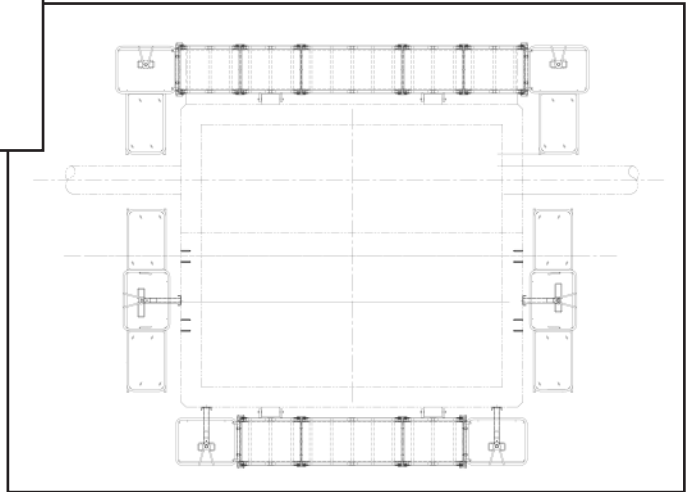

Bridge pier access