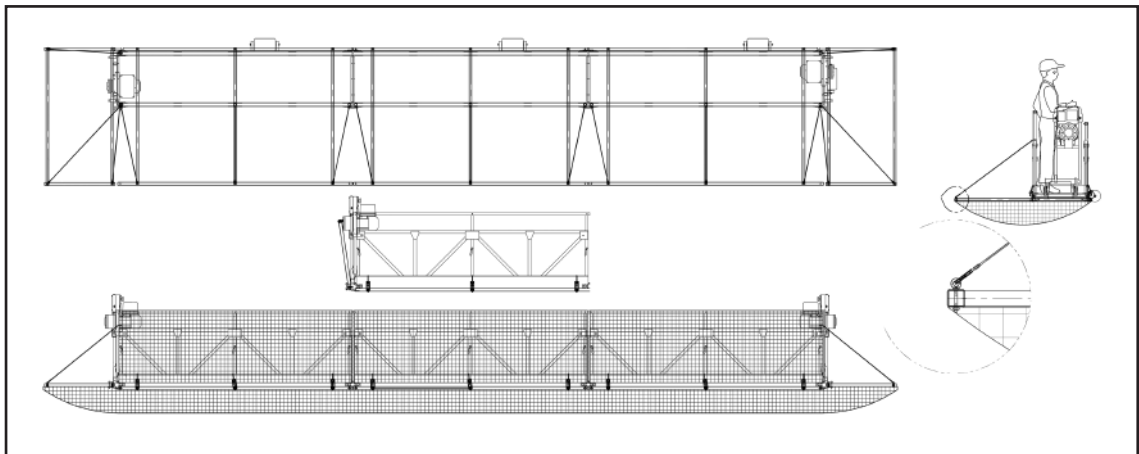

# Typical Temporary Access Configurations

Outrigger tower in small space

Two-tier stage

Outrigger beam on scaffold towers

More information online at  
[www.spiderstaging.com](http://www.spiderstaging.com)

# Typical Temporary Access Configurations

**Sloped roof rigging**

**Trolley beam material lifting system**

**Debris containment in modular platform**

OVERVIEW

TRACTION  
HOISTS

DRUM HOISTS/  
WORK CAGES

MATERIAL  
HANDLING