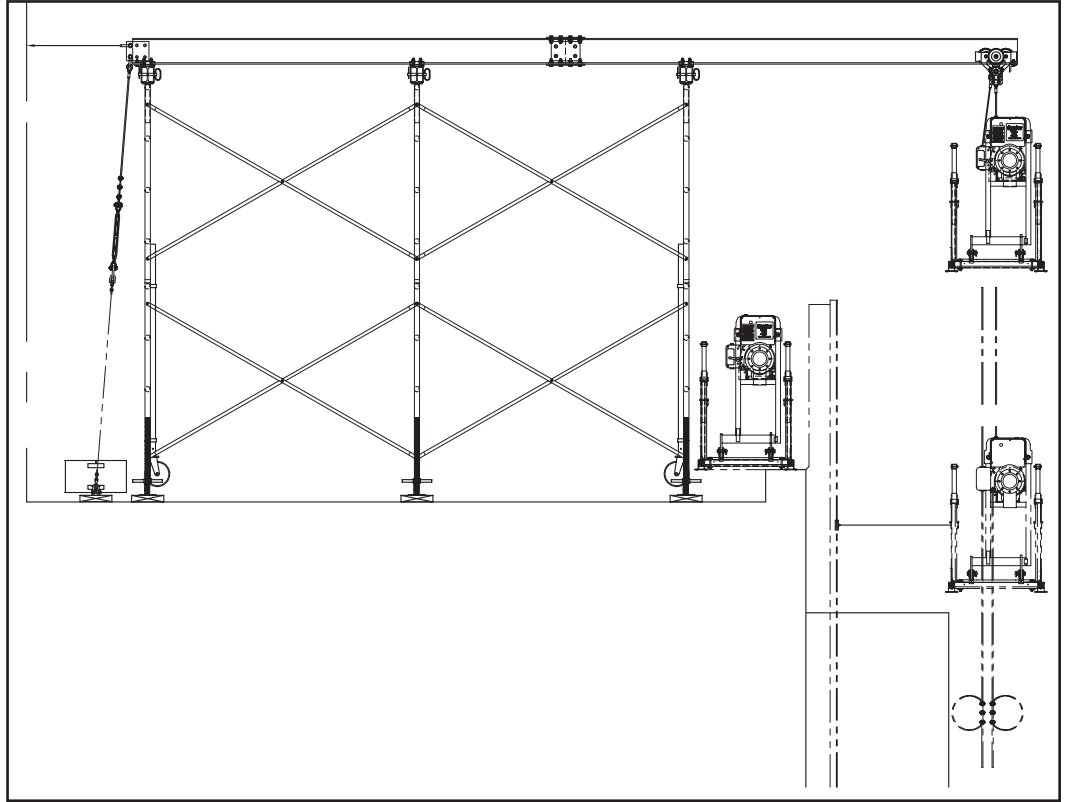

Typical Temporary Access Configurations

Access to façade projections