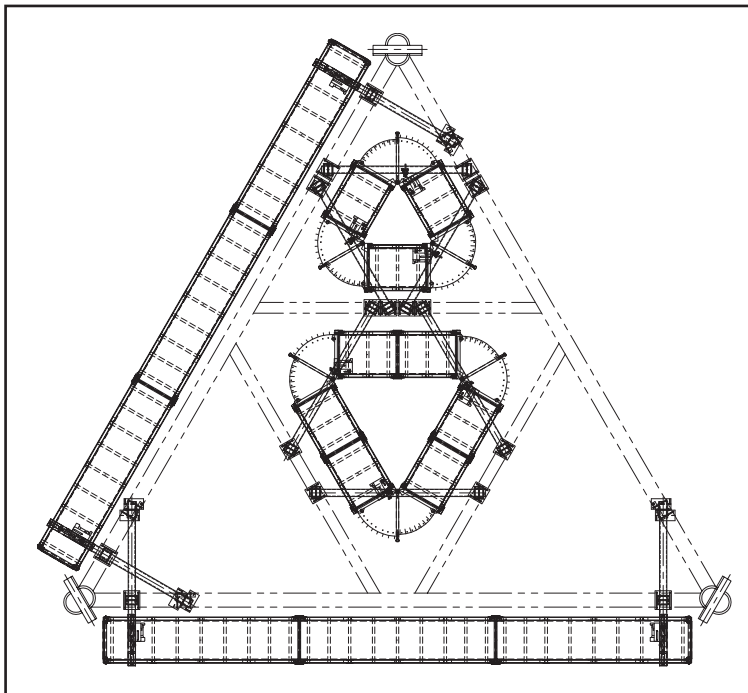

# Typical Temporary Access Configurations

Duct rigging application on bridge

Oil rig access system

Gen-set kit for ST-180

For more information, call: 1-877-774-3370

OVERVIEW

TRACTION  
HOISTS

DRUM HOISTS/  
WORK CAGES