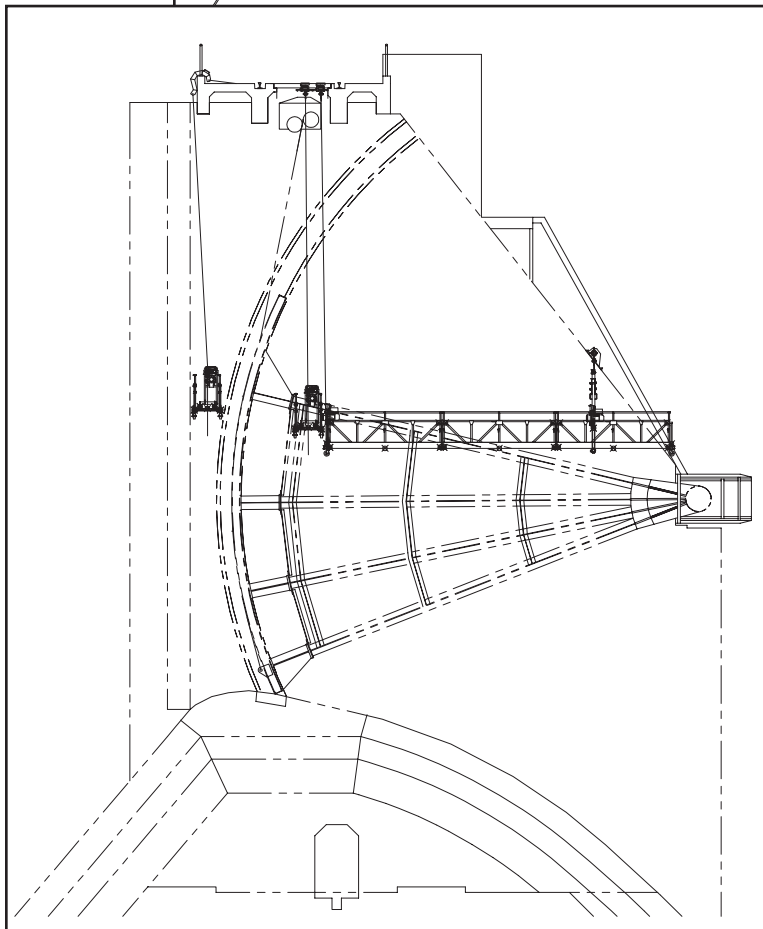

OVERVIEW

TRACTION
HOISTS

DRUM HOISTS/
WORK CAGES

MATERIAL
HANDLING

MODULAR
PLATFORMS

RIGGING
PRODUCTS

WIRE ROPE,
ELECTRICAL
& WELDING
ACCESSORIES

COMPETENT
PERSON
TRAINING

TEMPORARY
ACCESS FORMS

SERVICE

TROUBLE-
SHOOTING HELP

Typical Temporary Access Configurations

Dam gate/trunnion access