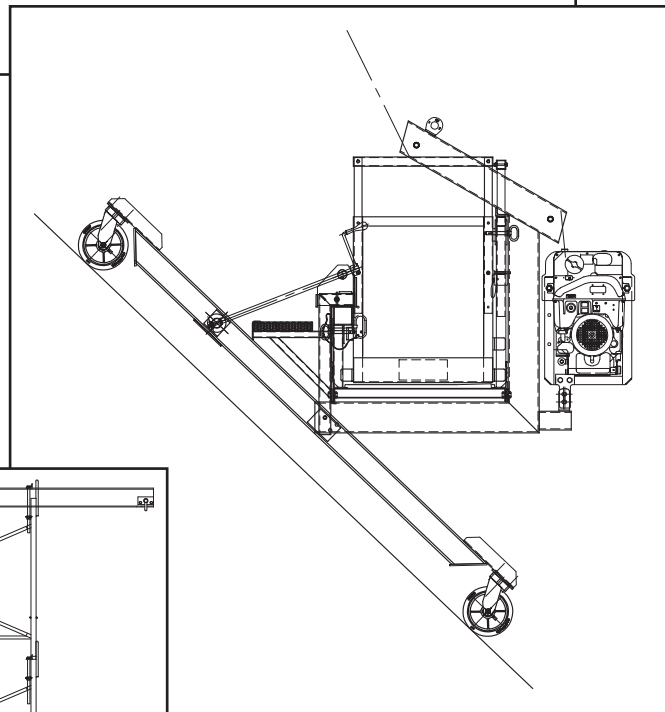

# Typical Temporary Access Configurations

Sloped roof rigging

Sloped surface access

Double ended outrigger beam and tower

More information online at  
[www.spiderstaging.com](http://www.spiderstaging.com)