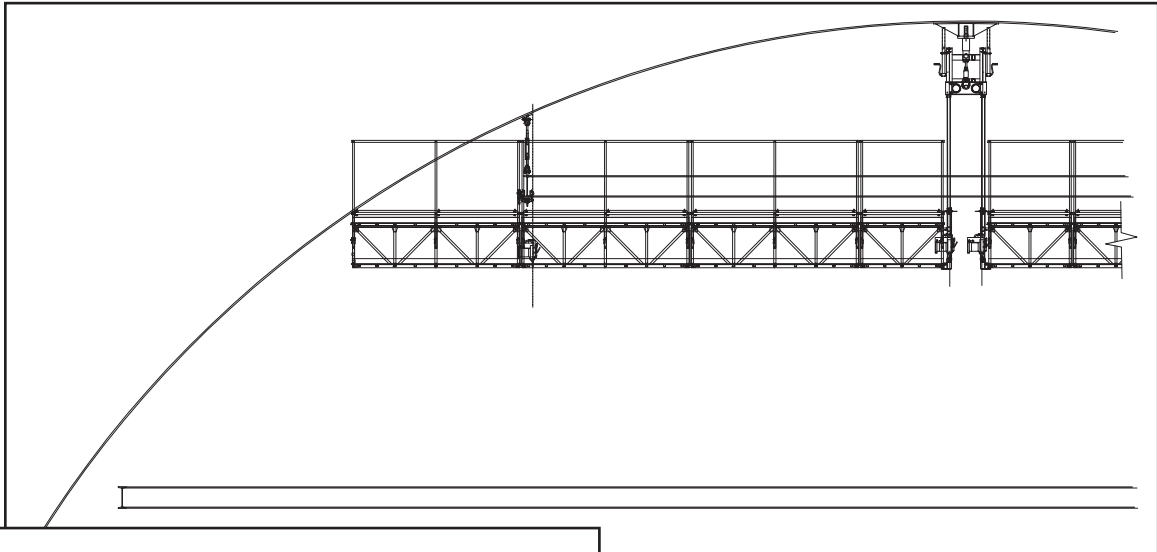

OVERVIEW

TRACTION
HOISTS

DRUM HOISTS/
WORK CAGES

MATERIAL
HANDLING

MODULAR
PLATFORMS

RIGGING
PRODUCTS

WIRE ROPE,
ELECTRICAL
& WELDING
ACCESSORIES

COMPETENT
PERSON
TRAINING

TEMPORARY
ACCESS FORMS

SERVICE

TROUBLE-
SHOOTING HELP

Typical Temporary Access Configurations

**Nuclear plant containment
dome access system**