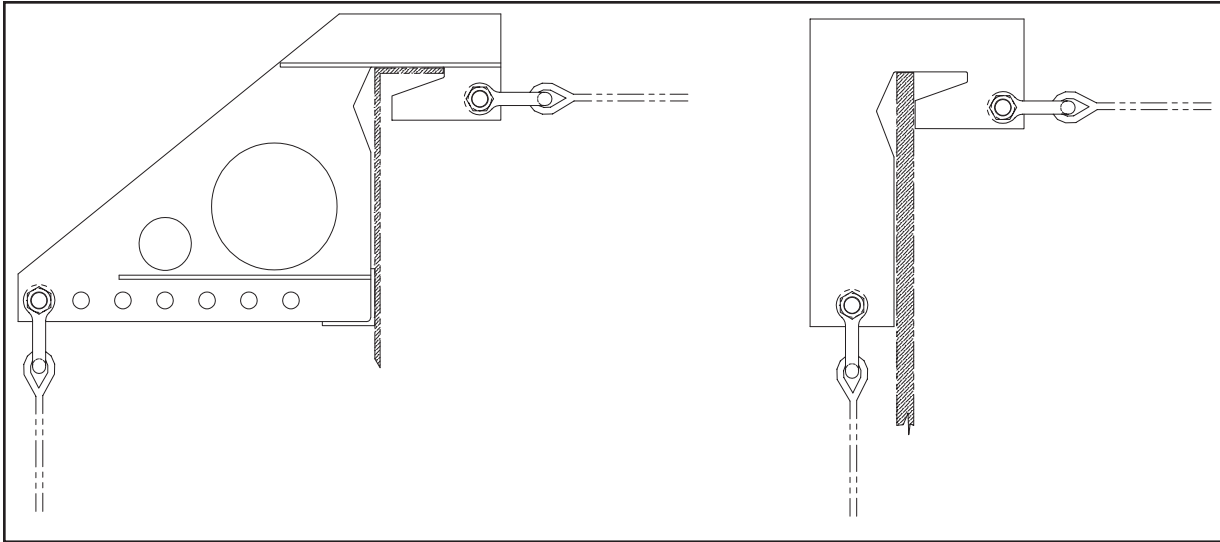

## Typical Temporary Access Configurations

Tank and stack rigging hooks

Multiple part rigging to increase load capacity

For more information, call: 1-877-774-3370

OVERVIEW

TRACTION  
HOISTS

DRUM HOISTS/  
WORK CAGES