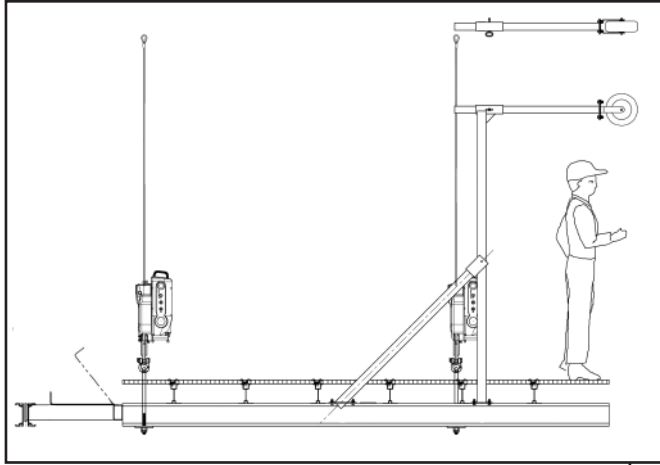

LSR1 application in penstock

Typical Temporary Access Configurations

Large area stack platform