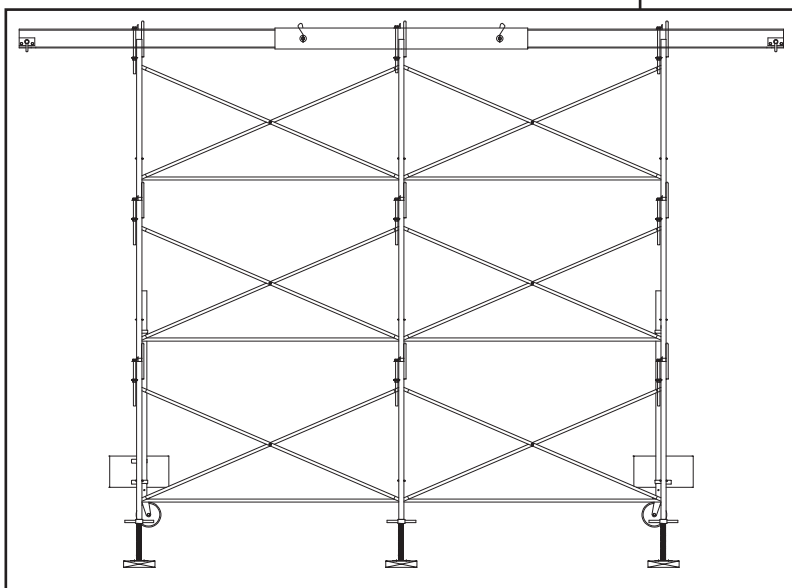

# Typical Temporary Access Configurations

Sloped roof rigging

Sloped surface access

Double ended outrigger beam and tower

More information online at  
[www.spiderstaging.com](http://www.spiderstaging.com)