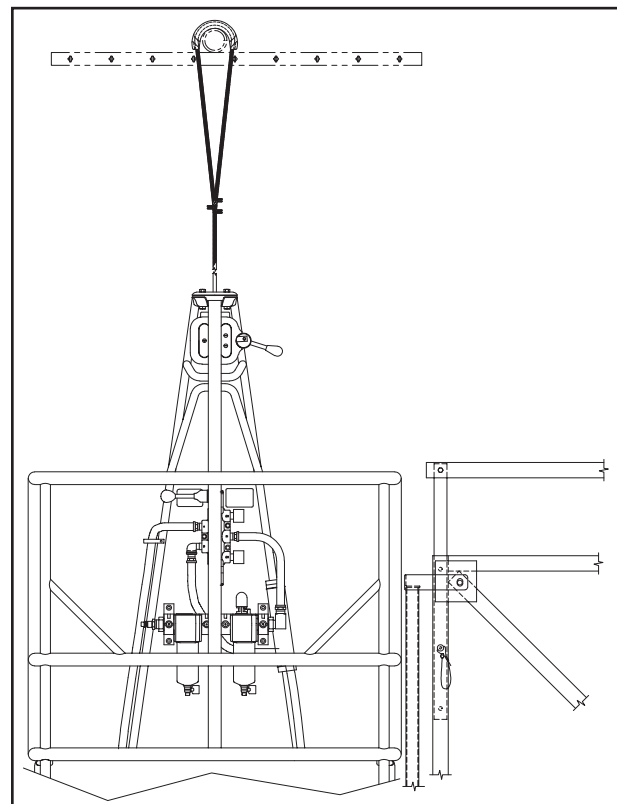

# Typical Temporary Access Configurations

Cofferdam rigging

Rolling gantry rigging

Sight hole rigging rope diverter for boiler walls

Rigging from grating

For more information, call: 1-877-774-3370