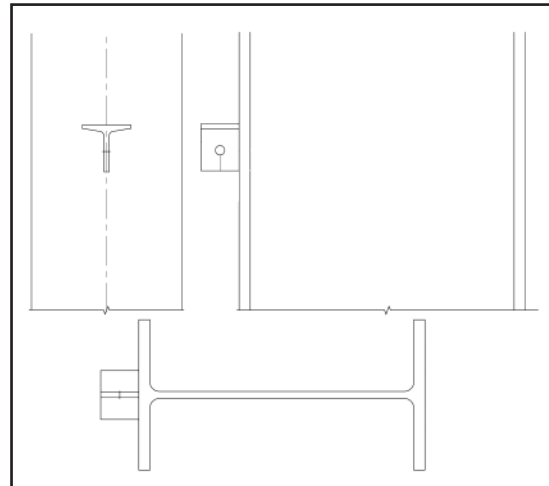

# Typical Temporary Access Configurations

Large area stack platform

Bridge pier access

OVERVIEW

TRACTION  
HOISTS

DRUM HOISTS/  
WORK CAGES

MATERIAL  
HANDLING

MODULAR  
PLATFORMS

RIGGING  
PRODUCTS

WIRE ROPE,  
ELECTRICAL  
& WELDING  
ACCESSORIES

COMPETENT  
PERSON  
TRAINING

TEMPORARY  
ACCESS FORMS

SERVICE

TROUBLE-  
SHOOTING HELP

# Typical Temporary Access Configurations

Multi-level platform & rigging

Narrow shaft access platform