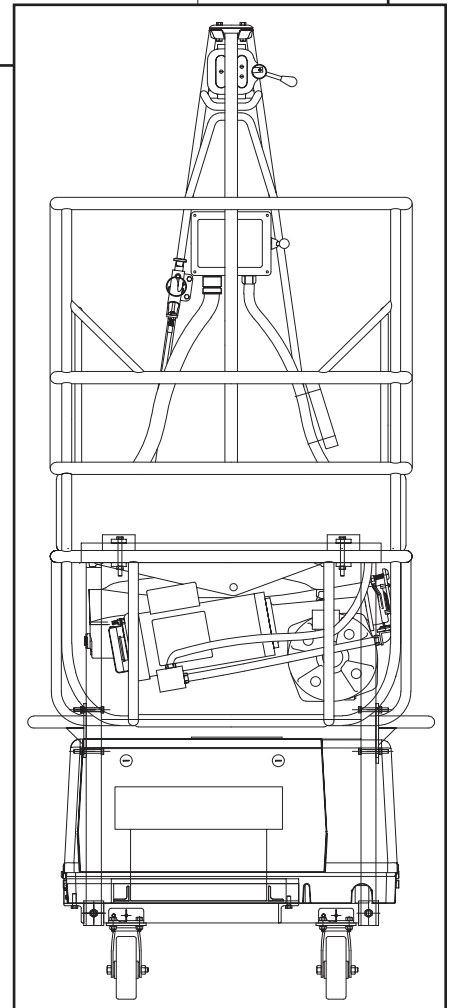

# Typical Temporary Access Configurations

Duct rigging application on bridge

Oil rig access system

Gen-set kit for ST-180

For more information, call: 1-877-774-3370

OVERVIEW

TRACTION  
HOISTS

DRUM HOISTS/  
WORK CAGES