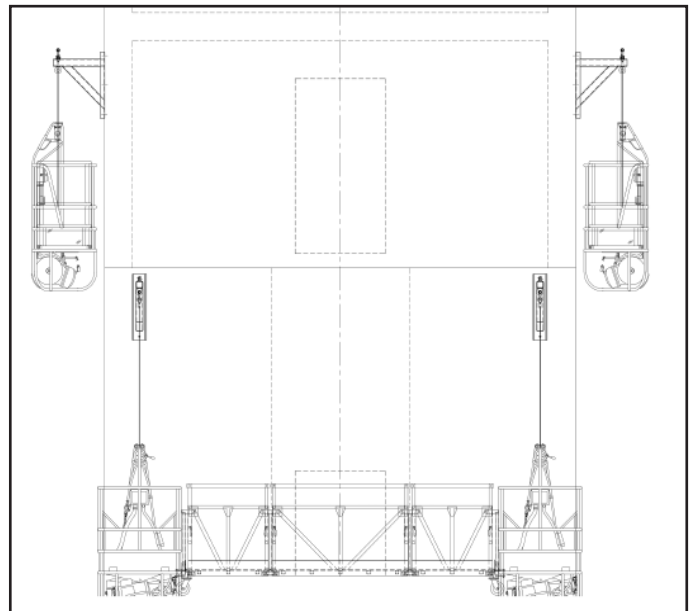

Typical Temporary Access Configurations