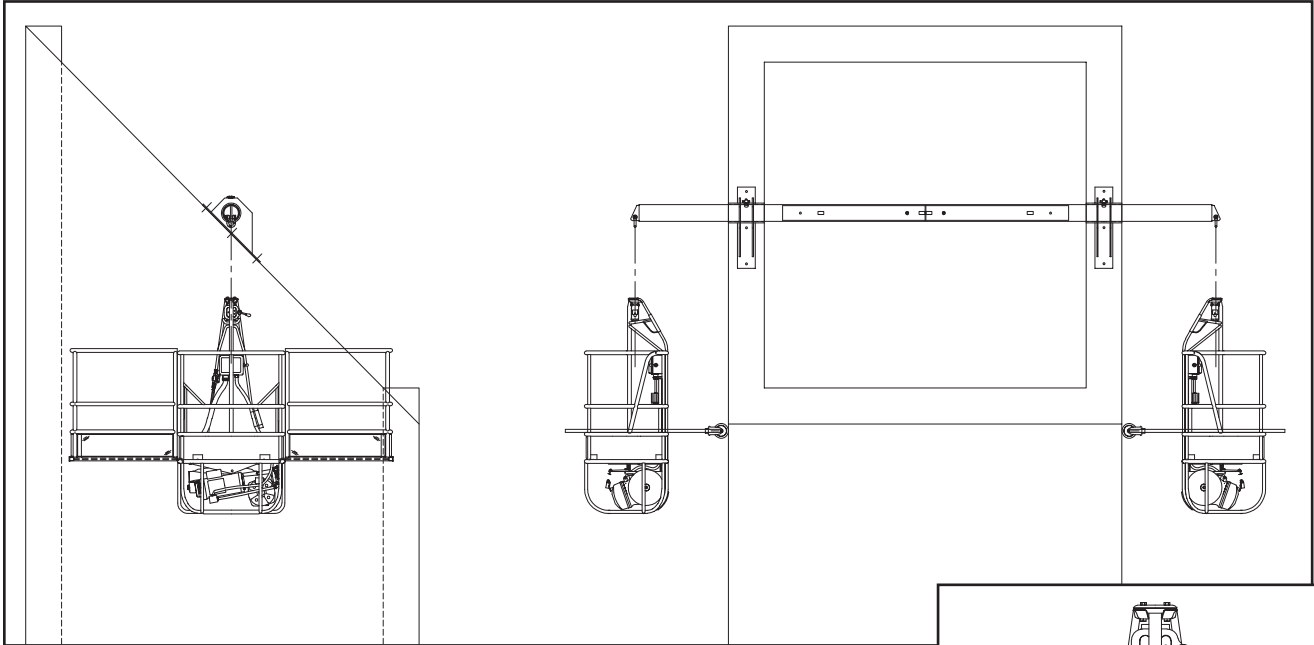

# Typical Temporary Access Configurations

Duct rigging application on bridge

Oil rig access system

Gen-set kit for ST-180

For more information, call: 1-877-774-3370

OVERVIEW

TRACTION  
HOISTS

DRUM HOISTS/  
WORK CAGES