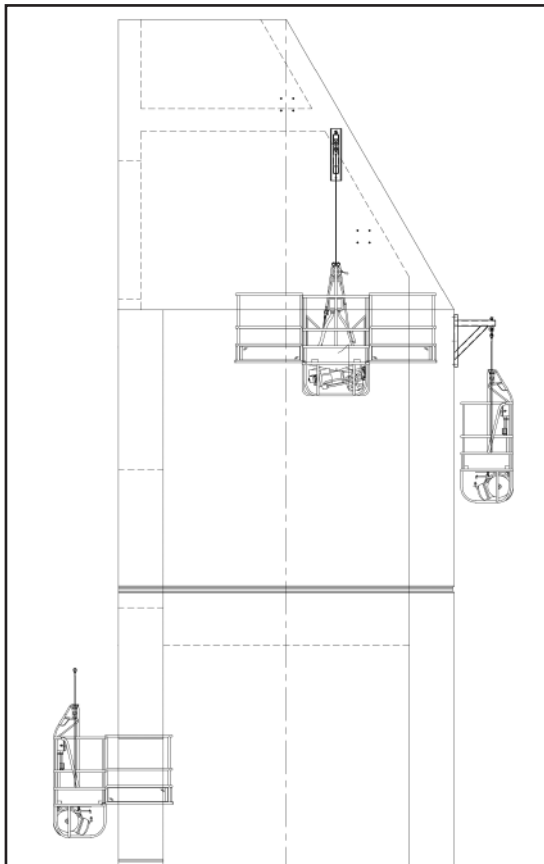

Typical Temporary Access Configurations