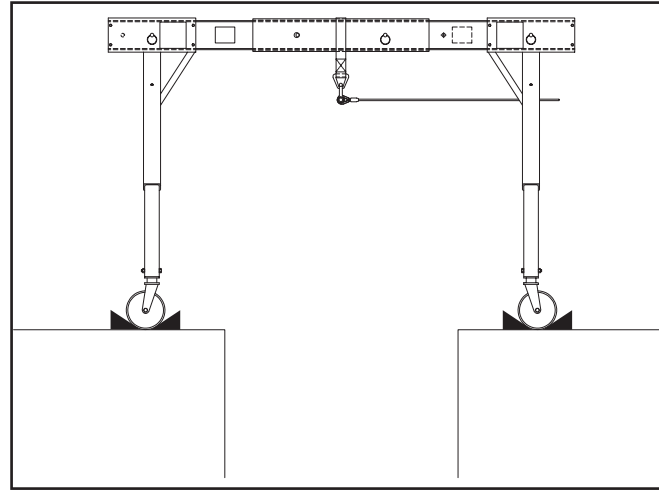

# Typical Temporary Access Configurations

Cofferdam rigging

Rolling gantry rigging

Sight hole rigging rope diverter for boiler walls

Rigging from grating

For more information, call: 1-877-774-3370