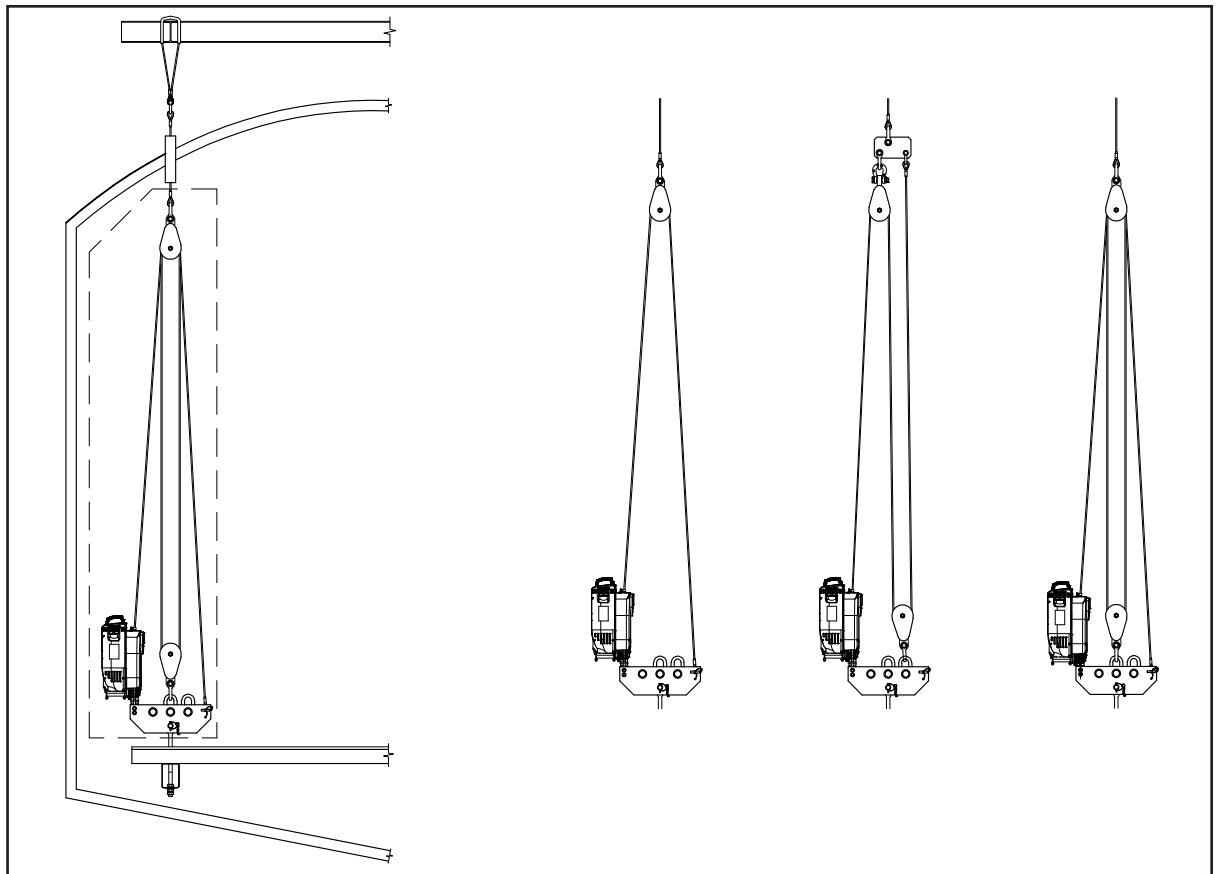

## Typical Temporary Access Configurations

Tank and stack rigging hooks

Multiple part rigging to increase load capacity

For more information, call: 1-877-774-3370

OVERVIEW

TRACTION  
HOISTS

DRUM HOISTS/  
WORK CAGES